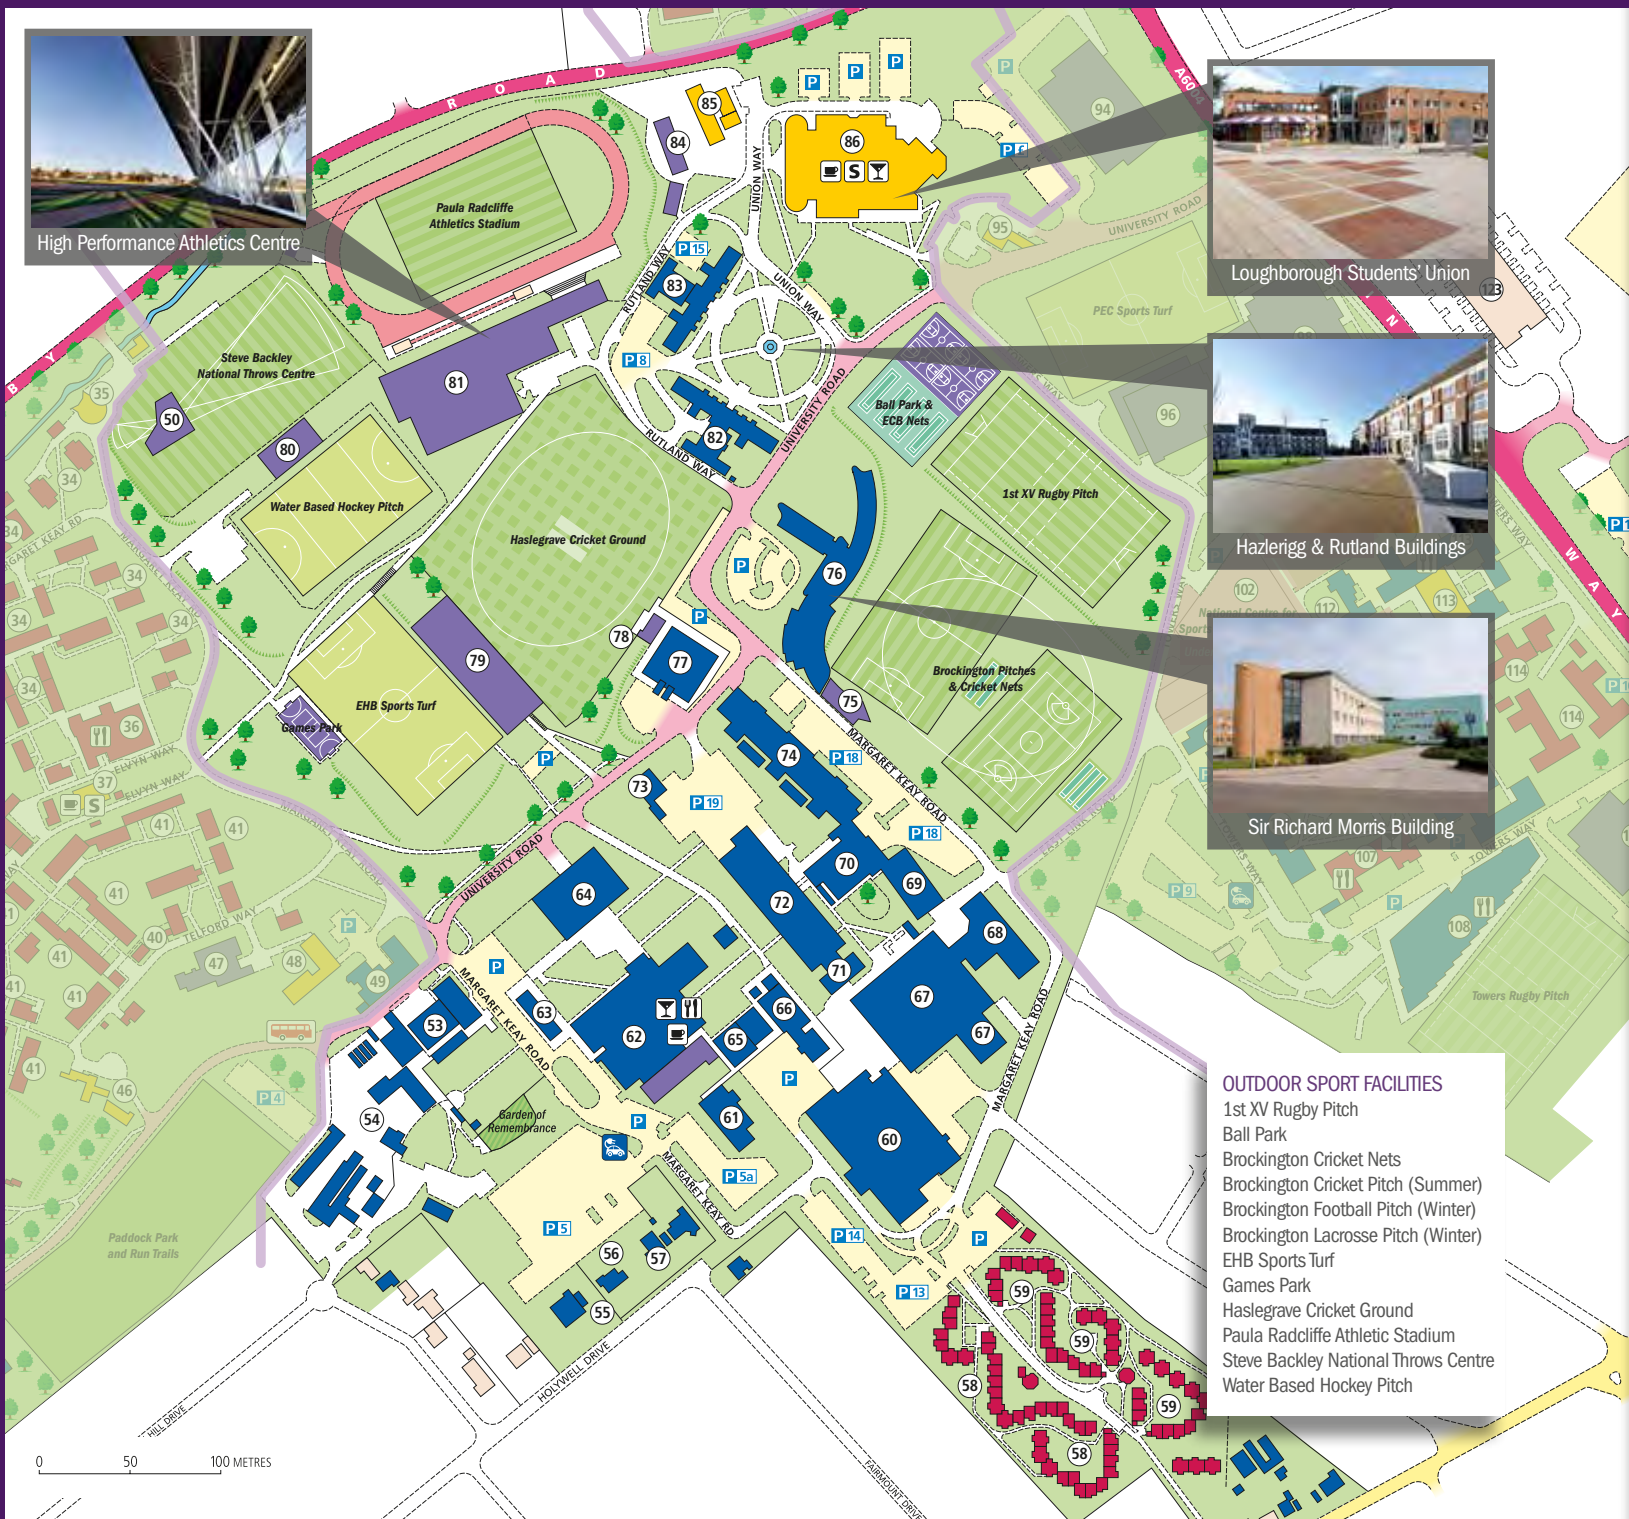

High Performance Athletics Centre

Loughborough Students' Union

Hazlerigg & Rutland Buildings

Sir Richard Morris Building

BUILDING NAME	No.	ROOM REF
Steve Backley National Throws Centre	50	
Bridgeman Building	53	BRI
Facilities Management - Workshop & Store	54	PM
Holywell Drive 11 (White House)	55	AA
Holywell Drive 7	56	HD7
Counselling Service (Red House)	57	HD3
Falkner Court	58	FL
Eggington Court	59	EC
Facilities Management Building	60	E
Graham Oldham Building	61	H
Edward Herbert Building (EHB)	62	J
Sir Arnold Hall (Administration 1)	63	M
Herbert Manzoni Building	64	K
G Block	65	G
Chemistry Building	66	F
James France Building	67	CC/D
Stewart Mason Building	68	SMB
Brockington Building	69	B
Brockington Extension	70	U
GG Block	71	GG
Wavy Top	72	L
Angela Marmont	73	ED
Schofield Building	74	A
Graham Dilley Cricket Pavilion	75	
Sir Richard Morris Building	76	BE
Haslegrave Building	77	N
Haslegrave Pavilion	78	HP
Sir John Ferguson Building	79	NCA
Hockey Pavilion	80	HPA
Seb Coe High Performance Athletics Centre	81	HPC
Hazlerigg Building	82	HA
Rutland Building	83	RH
Paula Radcliffe Athletics Pavilion	84	PA
Rutland Lodge	85	SU/RL
Loughborough Students' Union	86	SU

- OUTDOOR SPORT FACILITIES**
- 1st XV Rugby Pitch
 - Ball Park
 - Brockington Cricket Nets
 - Brockington Cricket Pitch (Summer)
 - Brockington Football Pitch (Winter)
 - Brockington Lacrosse Pitch (Winter)
 - EHB Sports Turf
 - Games Park
 - Haslegrave Cricket Ground
 - Paula Radcliffe Athletic Stadium
 - Steve Backley National Throws Centre
 - Water Based Hockey Pitch

0 50 100 METRES