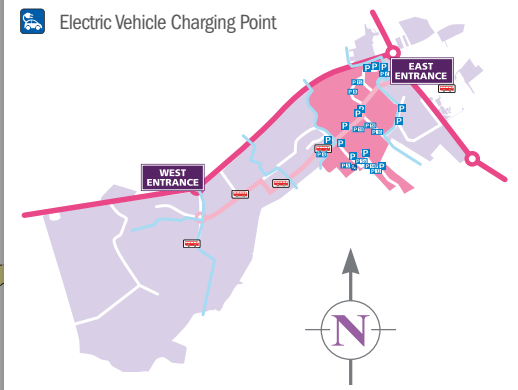

0 50 100 METRES